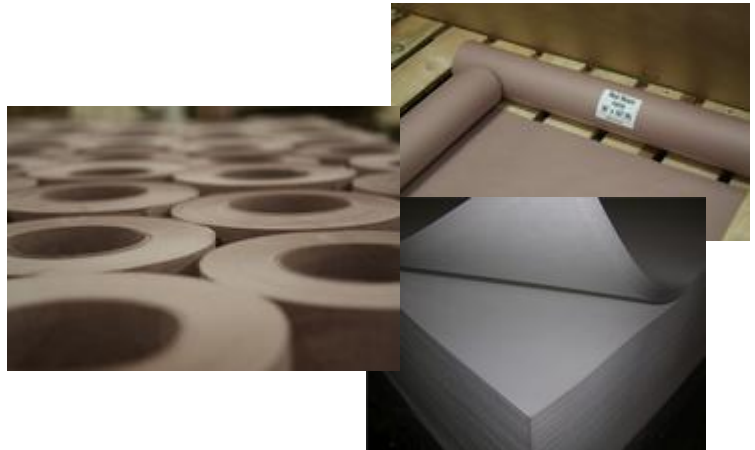

Holland's line of Ringel Brothers industrial paper products feature a variety of grades. All grades are available in roll or sheet form. Common sizes are stocked in Succasunna, NJ for short lead times. Custom sizes are available upon special request with appropriate lead time.

Ringel Papers

Type	Grades Available	Standard Sizes	Stock Products
Virgin Natural Kraft	30#, 40#, 50#, 60#, 70#	12" to 72" wide	40# Natural – 18", 24", 30", 36", 48" 50# Natural – 18", 24", 36", 48"
Bleached Kraft	40#, 50#, 60#	12" to 72" wide	Cut to Order
Recycled Natural Kraft	30#, 40#, 50#, 60#, 70#	12" to 72" wide	40# Recycled – 12", 18", 24", 30", 36", 48" 50# Recycled - 18", 24", 30", 36", 48"
Rosin	Red Brown Gray	36" x 167'	Red Rosin 36" x 167' Brown Rosin 36" x 167' Gray Rosin 36" x 150'
Newsprint	35# Ringel Wrap 40# Ringel Wrap 25# Newsprint	13" wide 24" x 36"	40# Ringel Wrap – 13" x 20" OD 25# Newsprint – 24" x 36" Bundles
Packing Tissue	1#MG, 2# MF	20" x 30" 24" x 36"	1#MG – 20" x 30", 24" x 36" 2#MF – 20"x 30", 24" x 36"
Custom Papers	VCI, Flame Retardant, Poly-Coated, etc.	Up to 114" wide	Cut to Order